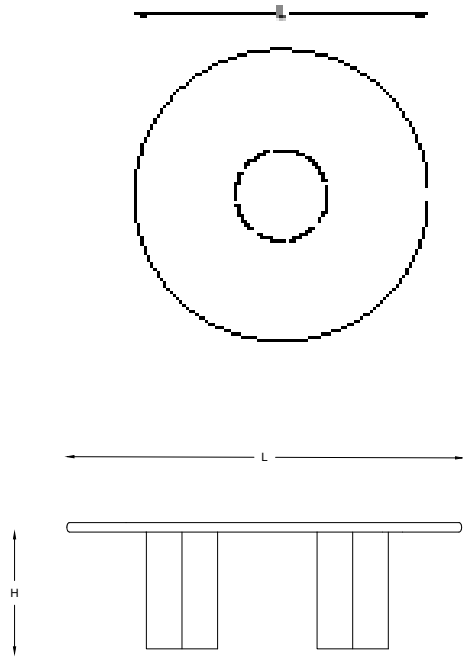

Pictured in our Vidaracco Ataija Azul limestone, a Portuguese stone which is durable and perfectly suited for outdoor use — see our [Stone Overview](#) page for more information.

Dimensions can be adjusted at no extra cost—width/length +/-10 cm, height +/-5 cm. Add your preferred measurements (cm or inches) in the checkout notes.

Dimensions

Small
L 130 x H 75 cm
L 51.2" x H 29.5"

Large
L 160 x H 75 cm
L 63.0" x H 29.5"

Seating Overview

Small (5 Seater)

L 130 x H 75 cm
L 51.2" x H 29.5"

WIDE-PROFILE CHAIR LAYOUT

Small (6 Seater)

L 130 x H 75 cm
L 51.2" x H 29.5"

SLIM-PROFILE CHAIR LAYOUT

Large (7 Seater)

L 160 x H 75 cm
L 63.0" x H 29.5"

WIDE-PROFILE CHAIR LAYOUT

Large (9 Seater)

L 160 x H 75 cm
L 63.0" x H 29.5"

SLIM-PROFILE CHAIR LAYOUT