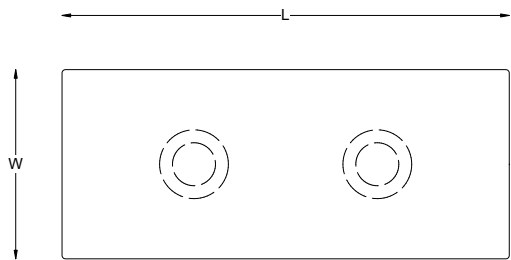

Dimensions can be adjusted at no extra cost—width/length \approx 10 cm, height \approx 5 cm. Add your preferred measurements (cm or inches) in the checkout notes.

Each piece is made to order and can be customised in size, material, or detail. If you don't see what you need, use the Custom Inquiry Form below for a tailored quote.

STONE CATALOGUE

Technical Specifications

Dimensions

Small (4-6 Seater)

L 180 cm × W 90 cm × H 75 cm
L 70.9 in × W 35.4 in × H 29.5 in

Medium (6-8 Seater)

L 220 cm × W 95 cm × H 75 cm
L 86.6 in × W 37.4 in × H 29.5 in

Large (8-10 Seater)

L 260 cm × W 110 cm × H 75 cm
L 102.4 in × W 43.3 in × H 29.5 in

X-Large (10-12 Seater)

L 300 cm × W 120 cm × H 75 cm
L 118.1 in × W 47.2 in × H 29.5 in

Seating Overview

Small (4 Seater)

L 180 cm x W 90 cm x H 75 cm
L 70.9 in x W 35.4 in x H 29.5 in

WIDE-PROFILE CHAIR LAYOUT

Small (6 Seater)

L 180 cm x W 90 cm x H 75 cm
L 70.9 in x W 35.4 in x H 29.5 in

SLIM-PROFILE CHAIR LAYOUT

Medium (6 Seater)