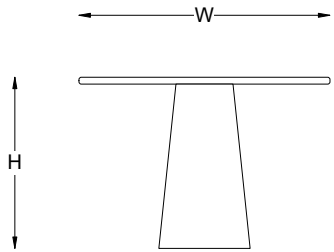

Dimensions can be adjusted at no extra cost—width/length \approx 10 cm, height \approx 5 cm. Add your preferred measurements (cm or inches) in the checkout notes.

Each piece is made to order and can be customised in size, material, or detail. If you don't see what you need, use the Custom Inquiry Form below for a tailored quote.

STONE CATALOGUE

Technical Specifications

Dimensions

Small (4-6 Seater)

L 180 cm × W 90 cm × H 75 cm
L 70.9 in × W 35.4 in × H 29.5 in

Medium (6-8 Seater)

L 220 cm × W 95 cm × H 75 cm
L 86.6 in × W 37.4 in × H 29.5 in

Large (8-10 Seater)

L 260 cm × W 110 cm × H 75 cm
L 102.4 in × W 43.3 in × H 29.5 in

X-Large (10-12 Seater)

L 300 cm × W 120 cm × H 75 cm
L 118.1 in × W 47.2 in × H 29.5 in

Seating Overview

Small (4 Seater)

L 180 cm x W 90 cm x H 75 cm
L 70.9 in x W 35.4 in x H 29.5 in

WIDE-PROFILE CHAIR LAYOUT

Small (6 Seater)

L 180 cm x W 90 cm x H 75 cm
L 70.9 in x W 35.4 in x H 29.5 in

SLIM-PROFILE CHAIR LAYOUT

Medium (6 Seater)