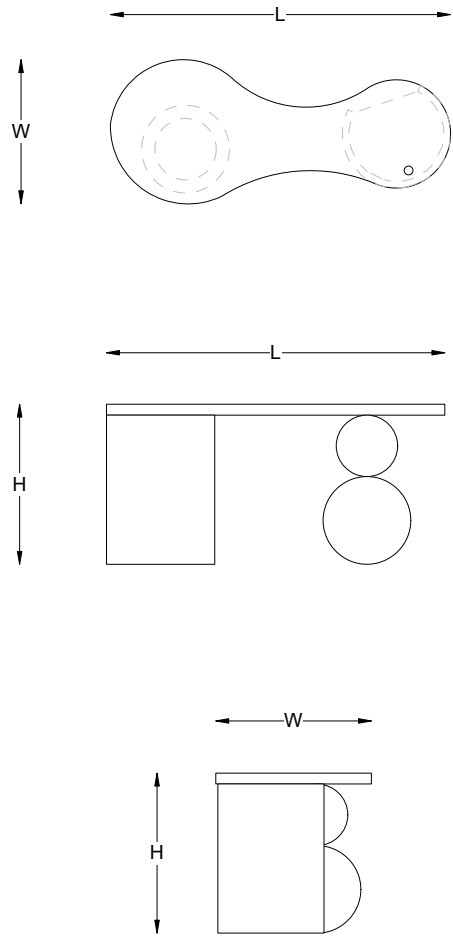

Eclipse Desk

MY HABITAT

Eclipse Desk

The organic shape of this minimalist desk is anchored by its stacked sphere-shaped legs that double as functional art. On the opposite end, a cylindrical column incorporates open shelving, ideal for discreet storage or display.

Pictured in travertine, a natural stone celebrated for its warm neutral tones, subtle veining, and timeless appeal — see our [Stone Overview](#) page for more information.

Dimensions can be adjusted at no extra cost—width/length \approx 10 cm, height \approx 5 cm. Add your preferred measurements (cm or inches) in the checkout notes.

Each piece is made to order and can be customised in size, material, or detail. If you don't see what you need, use the [Custom Inquiry Form](#) below for a tailored quote.

STONE CATALOGUE

Technical Specifications

Dimensions

L 155 x W 71 x H 73 cm
L 61.0" x W 28.0" x H 28.7"

Copyright © 2024 My Habitat Design
Private and Confidential. No designs, concepts or ideas in this document
may be used without prior written agreement of MHD.