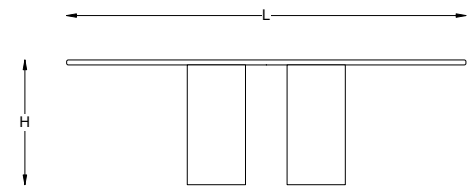

Pictured in Portuguese Loiz limestone, a natural stone with tones ranging from rich coral to soft pink-beige — see our Stone Overview page for more information.

Dimensions can be adjusted at no extra cost—width/length \approx 10 cm, height \approx 5 cm. Add your preferred measurements (cm or inches) in the checkout notes.

Electricity Sockets can be carved upon request - perfect conference table.

Each piece is made to order and can be customised in size, material, or detail. If you don't see what you need, use the Custom Inquiry Form below for a tailored quote.

STONE CATALOGUE

Technical Specifications

Dimensions

Small
L 240 x W 100 x H 75 cm
L 94.5" x W 39.4" x H 29.5"

Seating Overview

Table (8 Seater)

L 240 x W 100 x H 75 cm
L 94.5" x W 39.4" x H 29.5"

WIDE-PROFILE CHAIR LAYOUT

Table (10 Seater)

L 240 x W 100 x H 75 cm
L 94.5" x W 39.4" x H 29.5"

SLIM-PROFILE CHAIR LAYOUT

Copyright © 2024 My Habitat Design
Private and Confidential. No designs, concepts or ideas in this document
may be used without prior written agreement of MHD.