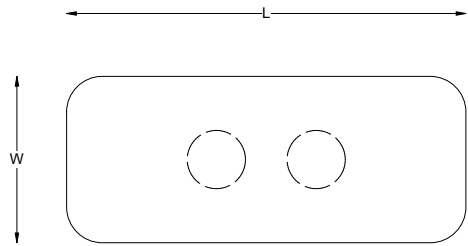

Pictured in Portuguese Loiz limestone, a natural stone with tones ranging from rich coral to soft pink-beige — see our Stone Overview page for more information.

Dimensions can be adjusted at no extra cost—width/length \approx 10 cm, height \approx 5 cm. Add your preferred measurements (cm or inches) in the checkout notes.

Electricity Sockets can be carved upon request - perfect conference table.

Each piece is made to order and can be customised in size, material, or detail. If you don't see what you need, use the Custom Inquiry Form below for a tailored quote.

STONE CATALOGUE

Technical Specifications

Dimensions

Small
L 240 x W 100 x H 75 cm
L 94.5" x W 39.4" x H 29.5"

Seating Overview

Table (8 Seater)

L 240 x W 100 x H 75 cm
L 94.5" x W 39.4" x H 29.5"

WIDE-PROFILE CHAIR LAYOUT

Table (10 Seater)

L 240 x W 100 x H 75 cm
L 94.5" x W 39.4" x H 29.5"

SLIM-PROFILE CHAIR LAYOUT

Copyright © 2024 My Habitat Design
Private and Confidential. No designs, concepts or ideas in this document
may be used without prior written agreement of MHD.