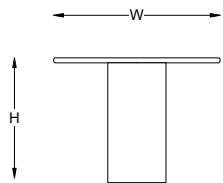

Pictured in Portuguese Loiz limestone, a natural stone with tones ranging from rich coral to soft pink-beige — see our Stone Overview page for more information.

Dimensions can be adjusted at no extra cost—width/length \approx 10 cm, height \approx 5 cm. Add your preferred measurements (cm or inches) in the checkout notes.

Electricity Sockets can be carved upon request - perfect conference table.

Each piece is made to order and can be customised in size, material, or detail. If you don't see what you need, use the Custom Inquiry Form below for a tailored quote.

STONE CATALOGUE

Technical Specifications

Dimensions

Small
L 240 x W 100 x H 75 cm
L 94.5" x W 39.4" x H 29.5"

Seating Overview

Table (8 Seater)

L 240 x W 100 x H 75 cm
L 94.5" x W 39.4" x H 29.5"

WIDE-PROFILE CHAIR LAYOUT

Table (10 Seater)

L 240 x W 100 x H 75 cm
L 94.5" x W 39.4" x H 29.5"

SLIM-PROFILE CHAIR LAYOUT

Copyright © 2024 My Habitat Design
Private and Confidential. No designs, concepts or ideas in this document
may be used without prior written agreement of MHD.