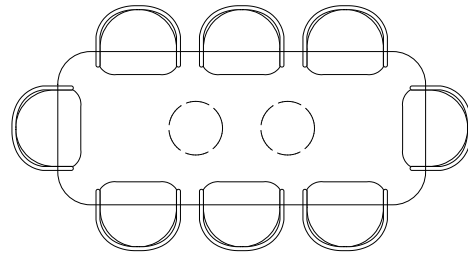

Pictured in Portuguese Loiz limestone, a natural stone with tones ranging from rich coral to soft pink-beige — see our Stone Overview page for more information.

Dimensions can be adjusted at no extra cost—width/length \approx 10 cm, height \approx 5 cm. Add your preferred measurements (cm or inches) in the checkout notes.

Electricity Sockets can be carved upon request - perfect conference table.

Each piece is made to order and can be customised in size, material, or detail. If you don't see what you need, use the Custom Inquiry Form below for a tailored quote.

STONE CATALOGUE

Technical Specifications

Dimensions

Small
L 240 x W 100 x H 75 cm
L 94.5" x W 39.4" x H 29.5"

Seating Overview

Table (8 Seater)

L 240 x W 100 x H 75 cm
L 94.5" x W 39.4" x H 29.5"

WIDE-PROFILE CHAIR LAYOUT

Table (10 Seater)

L 240 x W 100 x H 75 cm
L 94.5" x W 39.4" x H 29.5"

SLIM-PROFILE CHAIR LAYOUT

Copyright © 2024 My Habitat Design
Private and Confidential. No designs, concepts or ideas in this document
may be used without prior written agreement of MHD.