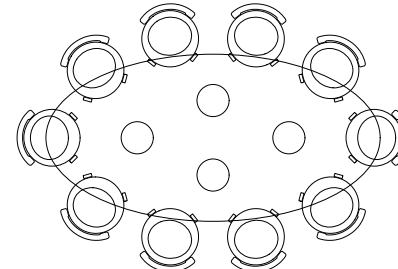

Pictured in a range of Marbles — see our Stone Overview page for more information.

Dimensions can be adjusted at no extra cost—width/length \approx 10 cm, height \approx 5 cm. Add your preferred measurements (cm or inches) in the checkout notes.

Dimensions

Small (4-6 Seater)

L 200 cm × W 100 cm × H 75 cm
L 78.7 in × W 39.4 in × H 29.5 in

Medium (6-8 Seater)

L 240 cm × W 120 cm × H 75 cm
L 94.5 in × W 47.2 in × H 29.5 in

Large (8-10 Seater)

L 280 cm × W 140 cm × H 75 cm
L 110.2 in × W 55.1 in × H 29.5 in

Large (8 Seater)

L 280 cm × W 140 cm × H 75 cm
L 110.2 in × W 55.1 in × H 29.5 in

WIDE-PROFILE CHAIR LAYOUT

Large (10 Seater)

L 280 cm × W 140 cm × H 75 cm
L 110.2 in × W 55.1 in × H 29.5 in

SLIM-PROFILE CHAIR LAYOUT