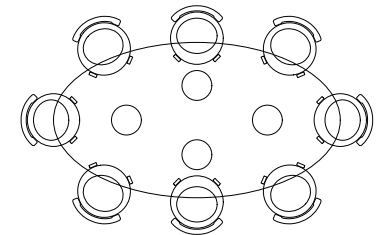

Pictured in a range of Marbles — see our Stone Overview page for more information.

Dimensions can be adjusted at no extra cost—width/length \approx 10 cm, height \approx 5 cm. Add your preferred measurements (cm or inches) in the checkout notes.

Seating Overview

Small (4 Seater)

L 200 cm × W 100 cm × H 75 cm
L 78.7 in × W 39.4 in × H 29.5 in

WIDE-PROFILE CHAIR LAYOUT

Small (6 Seater)

L 200 cm × W 100 cm × H 75 cm
L 78.7 in × W 39.4 in × H 29.5 in

SLIM-PROFILE CHAIR LAYOUT

Medium (6 Seater)

L 240 cm × W 120 cm × H 75 cm
L 94.5 in × W 47.2 in × H 29.5 in

WIDE-PROFILE CHAIR LAYOUT

Medium (8 Seater)

L 240 cm × W 120 cm × H 75 cm
L 94.5 in × W 47.2 in × H 29.5 in

SLIM-PROFILE CHAIR LAYOUT

Large (8 Seater)

L 280 cm × W 140 cm × H 75 cm
L 110.2 in × W 55.1 in × H 29.5 in

WIDE-PROFILE CHAIR LAYOUT

Large (10 Seater)

L 280 cm × W 140 cm × H 75 cm
L 110.2 in × W 55.1 in × H 29.5 in

SLIM-PROFILE CHAIR LAYOUT