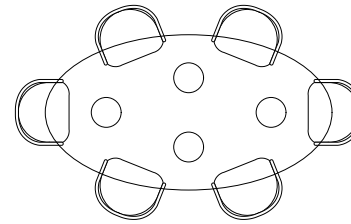

Pictured in a range of Marbles — see our Stone Overview page for more information.

Dimensions can be adjusted at no extra cost—width/length \approx 10 cm, height \approx 5 cm. Add your preferred measurements (cm or inches) in the checkout notes.

Dimensions

Small (4-6 Seater)

L 200 cm × W 100 cm × H 75 cm
L 78.7 in × W 39.4 in × H 29.5 in

Medium (6-8 Seater)

L 240 cm × W 120 cm × H 75 cm
L 94.5 in × W 47.2 in × H 29.5 in

Large (8-10 Seater)

L 280 cm × W 140 cm × H 75 cm
L 110.2 in × W 55.1 in × H 29.5 in

Seating Overview

Small (4 Seater)

L 200 cm × W 100 cm × H 75 cm
L 78.7 in × W 39.4 in × H 29.5 in

WIDE-PROFILE CHAIR LAYOUT

Small (6 Seater)

L 200 cm × W 100 cm × H 75 cm
L 78.7 in × W 39.4 in × H 29.5 in

SLIM-PROFILE CHAIR LAYOUT

Medium (6 Seater)

L 240 cm × W 120 cm × H 75 cm
L 94.5 in × W 47.2 in × H 29.5 in

WIDE-PROFILE CHAIR LAYOUT

Medium (8 Seater)

L 240 cm × W 120 cm × H 75 cm
L 94.5 in × W 47.2 in × H 29.5 in

SLIM-PROFILE CHAIR LAYOUT