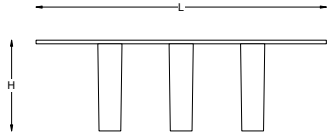

Pictured in a range of Marbles — see our Stone Overview page for more information.

Dimensions can be adjusted at no extra cost—width/length \approx 10 cm, height \approx 5 cm. Add your preferred measurements (cm or inches) in the checkout notes.

Dimensions

Small (4-6 Seater)

L 200 cm × W 100 cm × H 75 cm
L 78.7 in × W 39.4 in × H 29.5 in

Medium (6-8 Seater)

L 240 cm × W 120 cm × H 75 cm
L 94.5 in × W 47.2 in × H 29.5 in

Large (8-10 Seater)

L 280 cm × W 140 cm × H 75 cm
L 110.2 in × W 55.1 in × H 29.5 in

Seating Overview

Small (4 Seater)

L 200 cm × W 100 cm × H 75 cm
L 78.7 in × W 39.4 in × H 29.5 in

WIDE-PROFILE CHAIR LAYOUT

Small (6 Seater)

L 200 cm × W 100 cm × H 75 cm
L 78.7 in × W 39.4 in × H 29.5 in

SLIM-PROFILE CHAIR LAYOUT

Medium (6 Seater)

L 240 cm × W 120 cm × H 75 cm
L 94.5 in × W 47.2 in × H 29.5 in

WIDE-PROFILE CHAIR LAYOUT

Medium (8 Seater)

L 240 cm × W 120 cm × H 75 cm
L 94.5 in × W 47.2 in × H 29.5 in

SLIM-PROFILE CHAIR LAYOUT