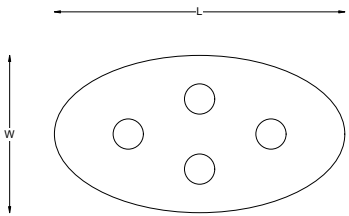

Pictured in a range of Marbles — see our Stone Overview page for more information.

Dimensions can be adjusted at no extra cost—width/length \approx 10 cm, height \approx 5 cm. Add your preferred measurements (cm or inches) in the checkout notes.

Dimensions

Small (4-6 Seater)

L 200 cm × W 100 cm × H 75 cm
L 78.7 in × W 39.4 in × H 29.5 in

Medium (6-8 Seater)

L 240 cm × W 120 cm × H 75 cm
L 94.5 in × W 47.2 in × H 29.5 in

Large (8-10 Seater)

L 280 cm × W 140 cm × H 75 cm
L 110.2 in × W 55.1 in × H 29.5 in

Seating Overview

Small (4 Seater)

L 200 cm × W 100 cm × H 75 cm
L 78.7 in × W 39.4 in × H 29.5 in

WIDE-PROFILE CHAIR LAYOUT

Small (6 Seater)

L 200 cm × W 100 cm × H 75 cm
L 78.7 in × W 39.4 in × H 29.5 in

SLIM-PROFILE CHAIR LAYOUT

Medium (6 Seater)

L 240 cm × W 120 cm × H 75 cm
L 94.5 in × W 47.2 in × H 29.5 in

WIDE-PROFILE CHAIR LAYOUT

Medium (8 Seater)

L 240 cm × W 120 cm × H 75 cm
L 94.5 in × W 47.2 in × H 29.5 in

SLIM-PROFILE CHAIR LAYOUT