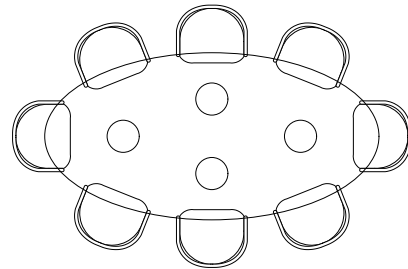

Pictured in a range of Marbles — see our Stone Overview page for more information.

Dimensions can be adjusted at no extra cost—width/length \approx 10 cm, height \approx 5 cm. Add your preferred measurements (cm or inches) in the checkout notes.

Seating Overview

Small (4 Seater)

L 200 cm × W 100 cm × H 75 cm
L 78.7 in × W 39.4 in × H 29.5 in

WIDE-PROFILE CHAIR LAYOUT

Small (6 Seater)

L 200 cm × W 100 cm × H 75 cm
L 78.7 in × W 39.4 in × H 29.5 in

SLIM-PROFILE CHAIR LAYOUT

Medium (6 Seater)

L 240 cm × W 120 cm × H 75 cm
L 94.5 in × W 47.2 in × H 29.5 in

WIDE-PROFILE CHAIR LAYOUT

Medium (8 Seater)

L 240 cm × W 120 cm × H 75 cm
L 94.5 in × W 47.2 in × H 29.5 in

SLIM-PROFILE CHAIR LAYOUT

Large (8 Seater)

L 280 cm × W 140 cm × H 75 cm
L 110.2 in × W 55.1 in × H 29.5 in

WIDE-PROFILE CHAIR LAYOUT

Large (10 Seater)

L 280 cm × W 140 cm × H 75 cm
L 110.2 in × W 55.1 in × H 29.5 in

SLIM-PROFILE CHAIR LAYOUT