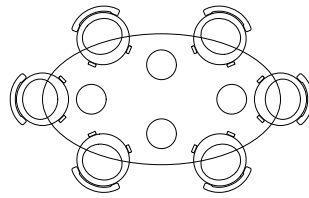

Pictured in a range of Marbles — see our Stone Overview page for more information.

Dimensions can be adjusted at no extra cost—width/length \approx 10 cm, height \approx 5 cm. Add your preferred measurements (cm or inches) in the checkout notes.

Dimensions

Small (4-6 Seater)

L 200 cm × W 100 cm × H 75 cm
L 78.7 in × W 39.4 in × H 29.5 in

Medium (6-8 Seater)

L 240 cm × W 120 cm × H 75 cm
L 94.5 in × W 47.2 in × H 29.5 in

Large (8-10 Seater)

L 280 cm × W 140 cm × H 75 cm
L 110.2 in × W 55.1 in × H 29.5 in

Seating Overview

Small (4 Seater)

L 200 cm × W 100 cm × H 75 cm
L 78.7 in × W 39.4 in × H 29.5 in

WIDE-PROFILE CHAIR LAYOUT

Small (6 Seater)

L 200 cm × W 100 cm × H 75 cm
L 78.7 in × W 39.4 in × H 29.5 in

SLIM-PROFILE CHAIR LAYOUT

Medium (6 Seater)

L 240 cm × W 120 cm × H 75 cm
L 94.5 in × W 47.2 in × H 29.5 in

WIDE-PROFILE CHAIR LAYOUT

Medium (8 Seater)

L 240 cm × W 120 cm × H 75 cm
L 94.5 in × W 47.2 in × H 29.5 in

SLIM-PROFILE CHAIR LAYOUT